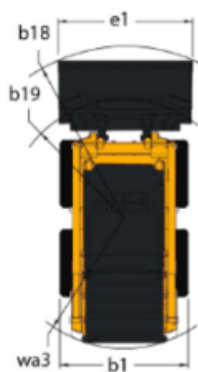

# GEHL®

Capacities		Metric
Rated Operating Capacity		748 kg
Unladen weight		2792 kg
Tipping capacity		1496 kg
Weight and dimensions		
Overall Operating Height - Fully Raised	h27	3876 mm
Height to Hinge Pin "Fully Raised"	h28	3023 mm
Overall Height to top of ROPS	h17	1948 mm
Dump angle at full height	a5	38 °
Dump height	h29	2379 mm
Overall length with bucket	l16	3101 mm
Dump reach - Full height	r6	579 mm
Rollback at ground	a13	28 °
Rollback Angle at Full Height	a4	99 °
Seat to ground height	h30	930 mm
Wheelbase	y	988 mm
Overall width less bucket	b1	1582 mm
Bucket Width	e1	1562 mm
Ground clearance	m4	160 mm
Overall length - Less Bucket	l2	2390 mm
Departure angle	a2	21 °
Clearance Radius - Front with Bucket	b18	1869 mm
Clearance Circle - Front without Bucket	b19	1130 mm
Clearance Circle - Rear	wa1	1466 mm
Performances		
Travel speed (unladen)		12.60 km/h
Wheels		
Standard tires		10 x 16.5 - 10 PR HD
Engine		
Engine brand		Yanmar
Engine model		4TNV98-ZNMS3R1
Engine norm		IT4, Stage IIIA
Gross Power		52.10 kW
Net Power		51.20 kW
Max. torque / Engine rotation		241 Nm / 2500 rpm
Power source		Diesel
Number of cylinders		4
Battery voltage		12 V
Accessory plug		12 V
Alternator - Ampere		100 A
Starter		3 kW
Hydraulics		
Standard flow - Auxiliary hydraulics		71.40 l/min
Auxiliary Hydraulic Pressure		207 bar
High-Flow Auxiliary Hydraulics - Option		114 l/min
Tank capacities		
Fuel tank		62.50 l
Hydraulic tank capacity		41.60 l
Displacement		3.30 l
LH Chain case		8.50 l
RH Chain case		8.50 l

## R164 - Dimensional drawing