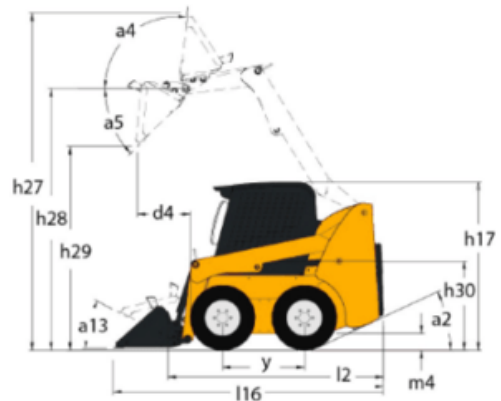

R164 - Dimensional drawing